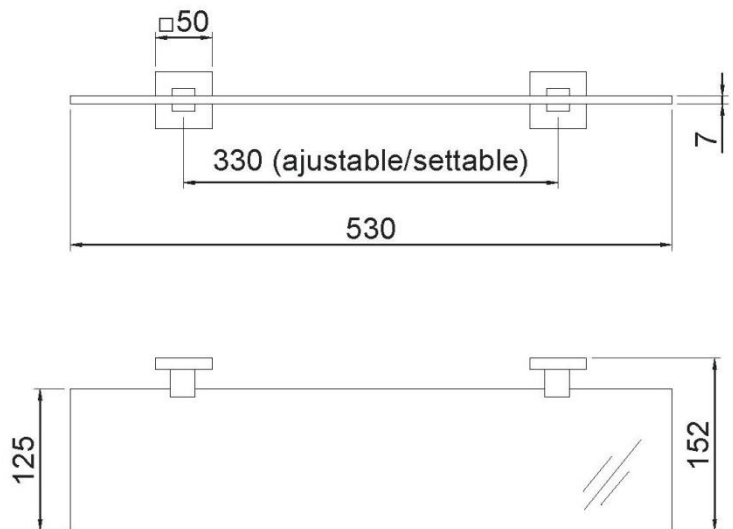

Glass utility shelf

- Glass utility shelf made of AISI 304 Stainless steel & tempered glass.
- Durability and resistance against corrosion.
- Suitable for public areas.
- Polish finished.

TECHNICAL DATA

- Made of AISI 304 stainless steel and tempered glass.
- Dimensions: 50 height x 530 width x 152 depth (mm).
- Equipped with fixing materials.
- Maintenance: stainless steel needs maintenance because dust can eventually damage the chrome in stainless steel. We recommend monthly cleaning with a stainless steel special product.

SUGGESTED TEXT FOR PRESCRIPTION

NOFER glass utility shelf, made of polish finished AISI 304 stainless steel and tempered glass. Dimensions: 50 height x 530 width x 152 depth (mm).

TECHNICAL DRAWING

DIMENSIONS IN mm