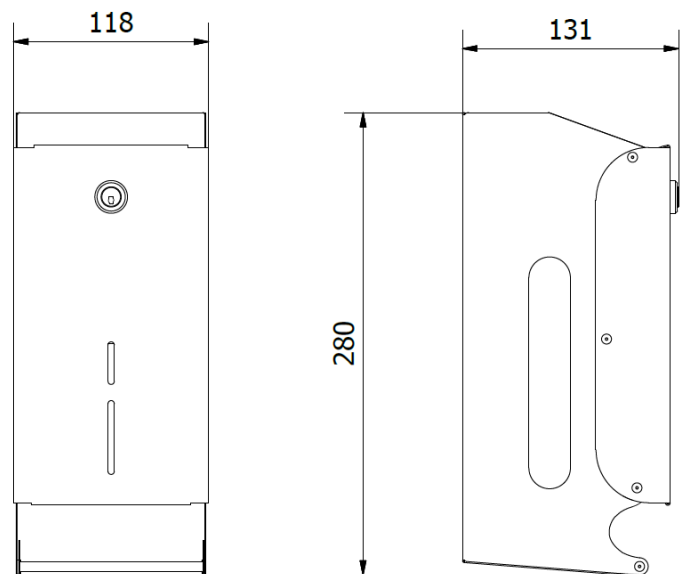

Double toilet roll dispenser

- Toilet roll dispenser in stainless steel.
- Suitable for 2 toilet rolls.
- To fix to wall.
- Content viewer.
- Frontal refilling. With security lock and key included.
- Durability and resistance to dust and corrosion.
- Stainless steel polish finish.

TECHNICAL DATA

- Made of stainless steel.
- Dimensions: 280 height x 118 width x 131 depth (mm).
- Consumable: domestic toilet rolls (Ø 100 mm) .
- Maintenance: Stainless steel needs maintenance because dust can eventually damage the chrome in stainless steel. We recommend monthly cleaning with our special product.

SUGGESTED TEXT FOR PRESCRIPTION

Toilet roll dispenser NOFER, in stainless steel to fix to wall. Suitable for 2 domestic toilet rolls. With content viewer and security lock. Dimensions: 280 height x 118 width x 131 depth (mm).

TECHNICAL DRAWING

DIMENSIONS IN mm

NOFER S.L.
 Avenida de la fama, 118
 08940 · Cornellà de Llobregat (Barcelona)
 Tel +34 934 742 423 · Fax +34 934 743 548
 nofer@nofer.com · www.nofer.com

Related Products