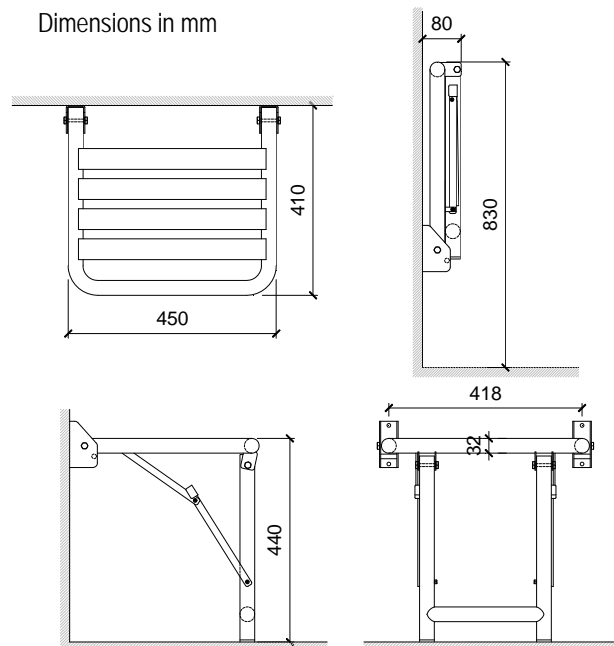

Folding shower seat

- Folding shower seat with floor support.
- Suitable for reduced mobility people.
- Durability, resistance. Easy to clean.
- In stainless steel white finished. Also available in satin finish (NOFER 15045.S) and polish finish (NOFER 15045.B).

TECHNICAL DATA

- Made of AISI 304 stainless steel.
- Maximum dimensions: 440 high x 450 wide x 410 deep mm.
- Bars: diameter 32 mm.
- Maximum weight capacity: 120 Kg.
- Fixing materials included.
- Maintenance: Stainless steel needs maintenance because dust can eventually damage the chrome in stainless steel. We recommend monthly cleaning with our special product.

TECHNICAL DRAWING

Dimensions in mm

The picture belongs to NOFER 15045.S

SUGGESTED TEXT FOR PRESCRIPTION

Folding shower seat NOFER or similar, in AISI 304 stainless steel. Maximum dimensions: 440 high x 450 wide x 410 deep mm. Bars: diameter 32 mm.