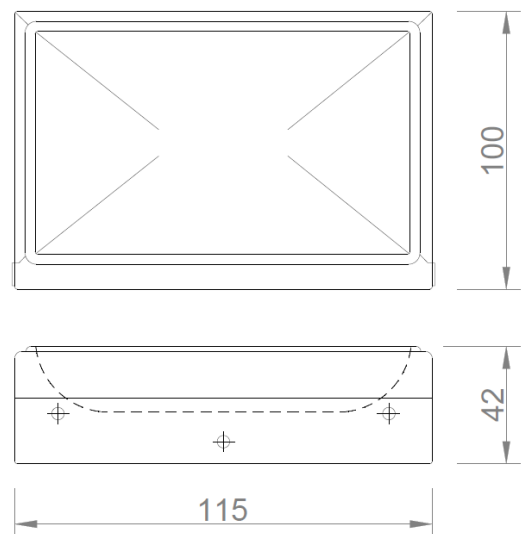

**Ashtray for wall mounting**

- Ashtray in AISI 304 stainless steel for wall mounting.
- With flip-over dish for emptying without removal from frame.
- Suitable for collectivities and public places.
- Durability and resistant to corrosion.

**TECHNICAL DATA**

- Frame and inner dish in AISI 304 stainless steel, polish finished
- Dimensions: 42 height x 115 width x 100 depth (mm).
- Maintenance: stainless steel needs maintenance because dust can eventually damage the chrome in stainless steel. We recommend monthly cleaning with our special product.

**SUGGESTED TEXT FOR PRESCRIPTION**

NOFER ashtray, made in AISI 304 stainless steel for wall mounting, polish finished. Dimensions: 42 height x 115 width x 100 depth (mm).

**TECHNICAL DRAWING**

DIMENSIONS IN mm