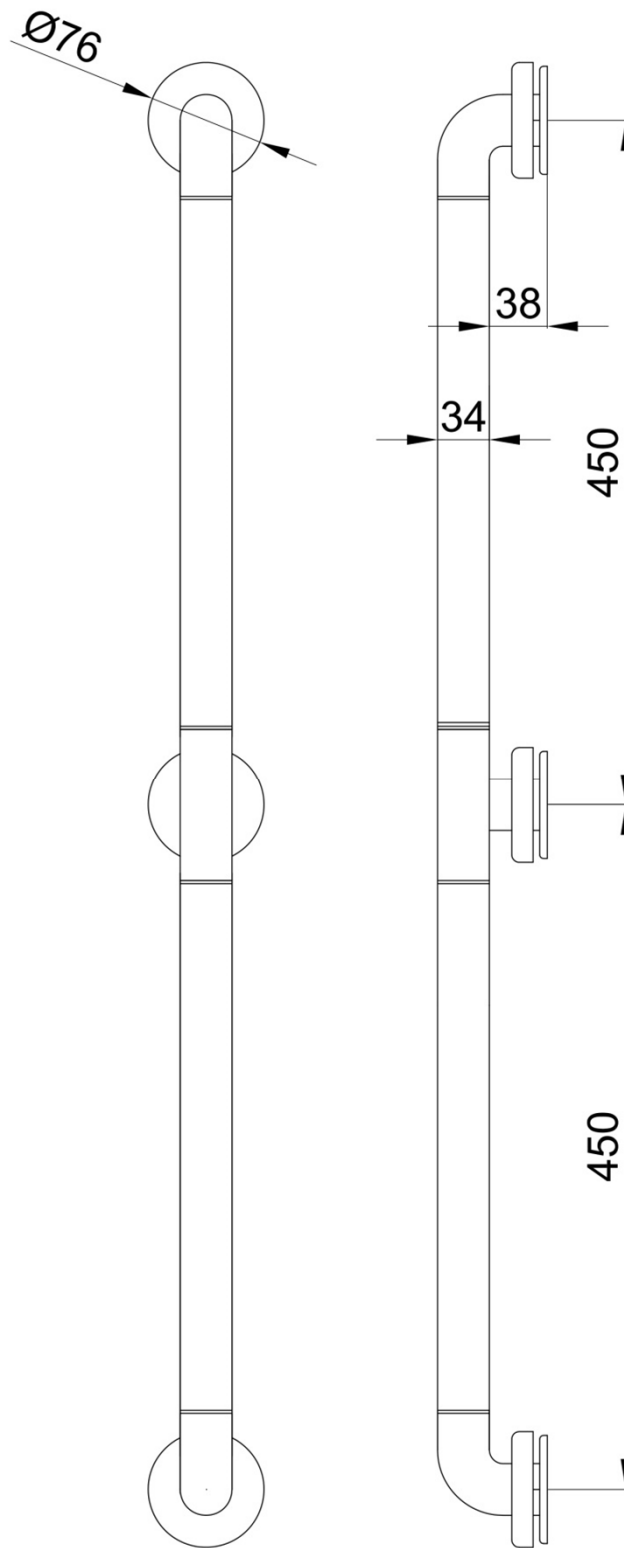

Nylon series straight grab bar

- Straight grab bar.
- Suitable for support at wash basin, wc-bidet, showers and bathtubs.
- Designed for bathrooms adapted to disabled.

TECHNICAL DATA

- Made of antibacterial white ABS coated aluminium.
- Wall supports made of AISI 304 stainless steel with white antibacterial white ABS covers.
- Length: 900 mm.
- Bar Ø 34 mm.
- Recommended installation height: 70-75 cm from finished floor.

SUGGESTED TEXT FOR PRESCRIPTION

NOFER grab bar. Made of antibacterial white ABS coated aluminium. Wall supports made of AISI 304 stainless steel with antibacterial white ABS covers. Length: 900 mm.

NOFER S.L.  
 Avenida de la fama, 118  
 08940 · Cornellà de Llobregat (Barcelona)  
 Tel +34 934 742 423 · Fax +34 934 743 548  
 export@nofer.com · www.nofer.com

TECHNICAL DRAWING

DIMENSIONS IN mm

NOFER S.L.  
Avenida de la fama, 118  
08940 · Cornellà de Llobregat (Barcelona)  
Tel +34 934 742 423 · Fax +34 934 743 548  
export@nofer.com · www.nofer.com