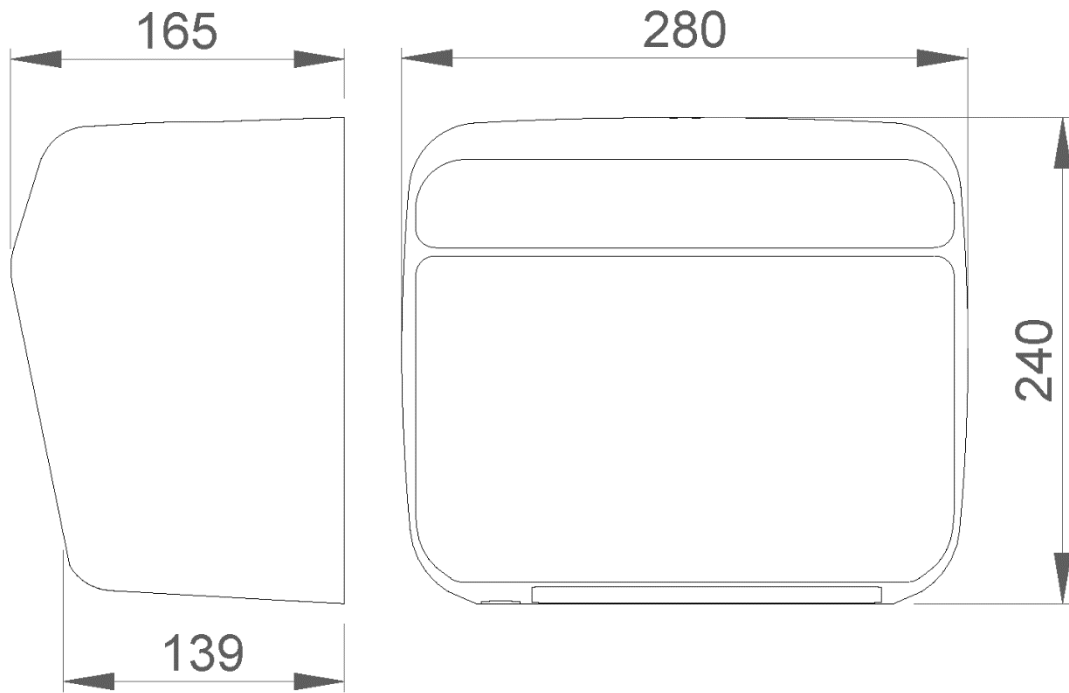

TECHNICAL DATA

- Housing made of one piece satin finish of AISI 304 stainless steel (thickness=1 mm).
- Electronic infrared sensor that stops the hand dryer when the hands are removed from the detection field.
- Air temperature (environment 20°C): 50°C to 10 cm.
- Motor speed: 2800 r.p.m.
- Air speed: 65 km/h.
- Air flow: 2300 l/min.
- Total power: 1500 W.
- Motor power: 110 W.
- Voltage/Frequency: 220-240 - 50/60 Hz.
- Electric insulation: Class II.
- Maximum consumption of 6,6 A.
- Noise level at 2 meters: 60 dBA.
- Protection index: IPX1.
- Dimensions: 240 height x 280 width x 165 depth (mm).
- Net weight: 3,5 kg.
- With safety thermal limiter and automatic stoppage due to vandalism.
- Function: place your hands under the appliance. The hand dryer activates automatically, remaining in operation while the hands are inside the field of the sensor. The appliance switches off after a few seconds of removing them.
- Cleaning: we recommend cleaning with a cotton cloth slightly moistened with a soap solution. Then dry it.
- Estimated drying time: 40 seconds. Adjustable time by potentiometer from 0 to 90 seconds.

SUGGESTED TEXT FOR PRESCRIPTION

NOFER hand dryer, with AISI 304 stainless steel housing satin finish, hot air operated by electronic sensor, 1500 W power and temperature of 50°C. Motor speed 2800 r.p.m. Dimensions: 240 height x 280 width x 165 depth (mm).

DIMENSIONS IN mm

NOFER S.L.
 Avenida de la fama, 118
 08940 · Cornellà de Llobregat (Barcelona)
 Tel +34 934 742 423 · Fax +34 934 743 548
 nofer@nofer.com · www.nofer.com