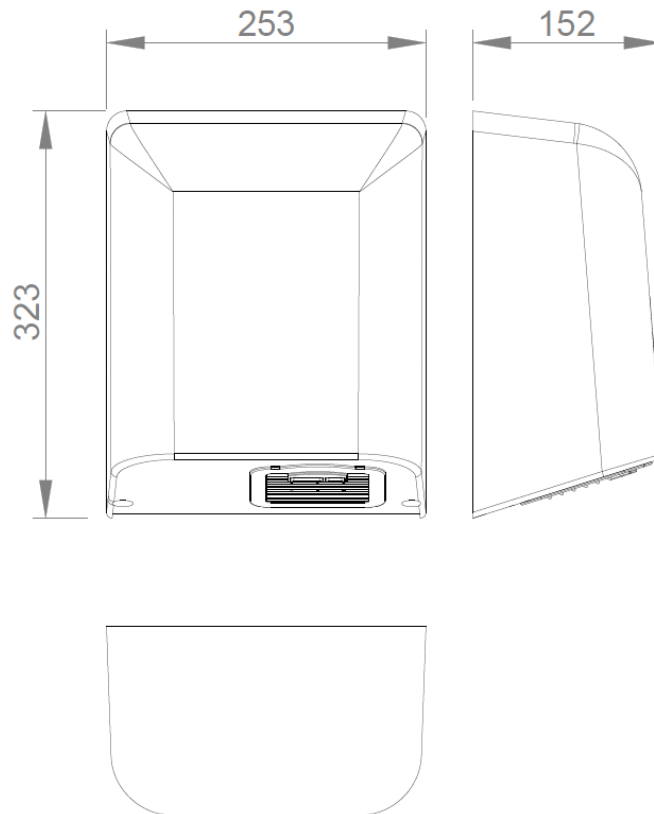

TECHNICAL DRAWING

DIMENSIONS IN mm

INSTALLATION

In toilet areas with a high frequency use, the recommendation is to install one hand dryer for each toilet. In toilet areas with a lower frequency of use, the recommendation is to install one hand dryer for every two sinks or two dryers for every three washbasins. Installation should be as shown in fig-0. In case of installation on marble or shiny surfaces, it should be located 40 cm above the surface.