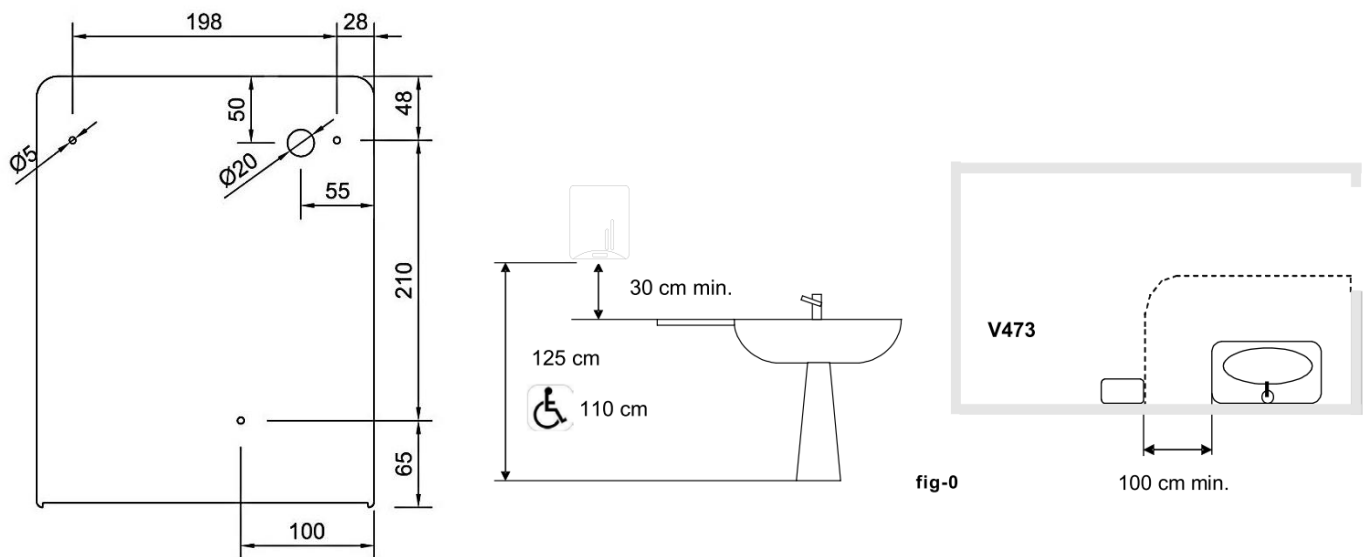

SUGGESTED TEXT FOR PRESCRIPTION

NOFER hand dryer, with ABS housing white finish, hot air driven with electronic sensor, 2050 W power and temperature of 60°C. Speed motor 2800 r.p.m. Dimensions: 325 height x 255 width x 152 depth (mm).

DIMENSIONS IN mm

INSTALLATION

In toilet areas with a high frequency use, the recommendation is to install one hand dryer for each toilet. In toilet areas with a lower frequency of use, the recommendation is to install one hand dryer for every two sinks or two dryers for every three washbasins. Installation should be as shown in fig-0. In case of installation on marble or shiny surfaces, it should be located 40 cm above the surface.