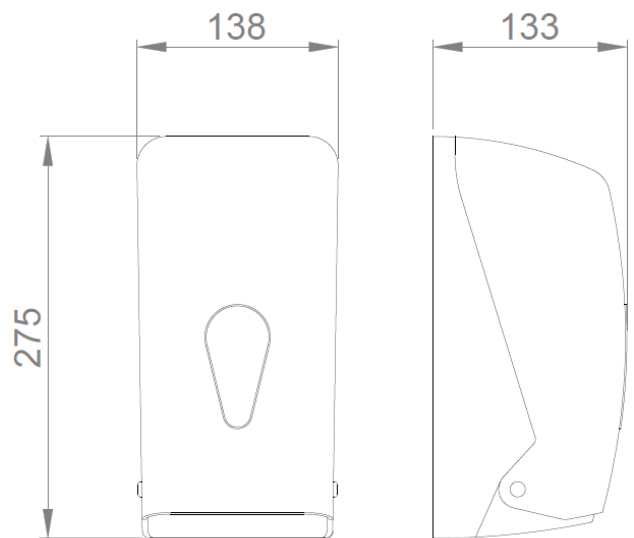

Bulkpack toilet paper dispenser

- Bulkpack toilet paper dispenser.
- Surface mounted.
- Frontal content viewer.
- Security lock with key included.

TECHNICAL DATA

- Made in black ABS and transparent SAN.
- Consumable: NOFER 06008.
- Capacity: 400 sheets.
- Dimensions: 275 height x 138 width x 133 depth (mm).
- Weight: 450 g.

SUGGESTED TEXT FOR PRESCRIPTION

NOFER black ABS and transparent SAN bulkpack toilet paper dispenser. Capacity: 400 sheets. Dimensions: 275 height x 138 width x 133 depth (mm).

TECHNICAL DRAWING

DIMENSIONS IN mm