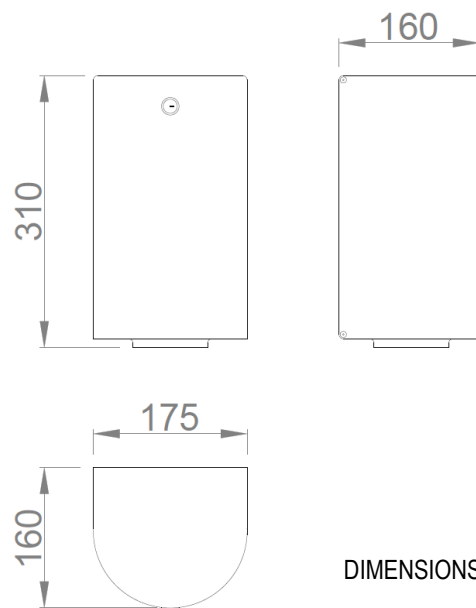

Paper towel roll dispenser

- Center-pull towel paper roll dispenser.
- Wall mounted.
- Sturdy and vandal proof.
- Front swing-up door.
- Safety closure with pin tumbler lock and key included.
- Satin finished stainless steel. Also available polish finished (NOFER 04099.B).

TECHNICAL DATA

- Made of AISI 304 stainless steel, (0,8 mm thickness).
- Consumable: paper towel roll NOFER 06004.E.
- Capacity: 1 roll (maximum dimensions: Ø135, height 200 mm).
- Dimensions: 310 height x 175 width x 160 depth (mm).
- Installation through three wall fixation points. Fixing material included.
- Maintenance: stainless steel requires maintenance, after some time dust may damage the stainless steel chrome. We recommend a regular cleaning with an specific stainless steel cleaner.

SUGGESTED TEXT FOR PRESCRIPTION

NOFER wall mounted center-pull towel paper roll dispenser. Made of satin finished AISI 304 stainless steel, with front opening and pin tumbler lock with key. Dimensions: 310 height x 175 width x 160 depth (mm).

TECHNICAL DRAWING

DIMENSIONS IN mm

NOFER S.L.
 Avenida de la fama, 118
 08940 · Cornellà de Llobregat (Barcelona)
 Tel +34 934 742 423 · Fax +34 934 743 548
 export@nofer.com · www.nofer.com

Related Products