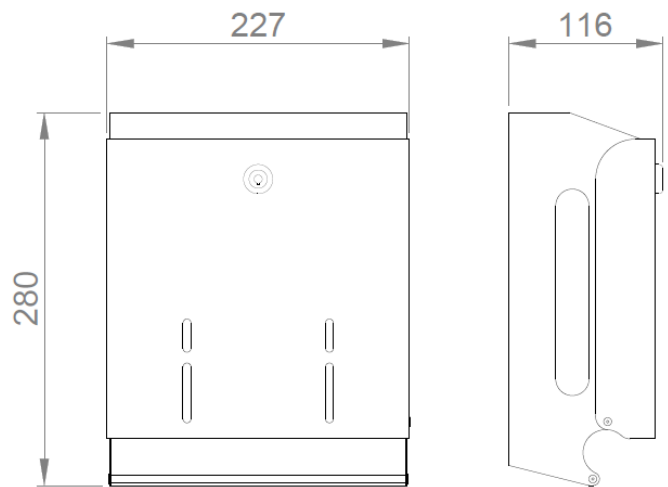

Toilet tissue dispenser

- Toilet tissue dispenser to fix to wall.
- Suitable for 4 domestic toilet paper rolls.
- Frontal loading, with security lock and key.
- Durability and resistance to corrosion.
- Content viewer.
- Stainless steel polish finish. Also available in satin finish (NOFER 05105.S).

TECHNICAL DATA

- Made of stainless steel.
- Dimensions: 280 height x 227 width x 116 depth (mm).
- Consumable: domestic toilet paper rolls.
- Maintenance: stainless steel needs maintenance because dust can eventually damage the chrome in stainless steel. We recommend monthly cleaning with our special product.

SUGGESTED TEXT FOR PRESCRIPTION

Toilet tissue dispenser NOFER, in stainless steel, to fix to wall. Suitable for 4 toilet paper rolls. With content viewer and security lock. Dimensions: 280 height x 227 width x 116 depth (mm).

TECHNICAL DRAWING

DIMENSIONS IN mm

NOFER S.L.
 Avenida de la fama, 118
 08940 · Cornellà de Llobregat (Barcelona)
 Tel +34 934 742 423 · Fax +34 934 743 548
 nofer@nofer.com · www.nofer.com

Related Products
