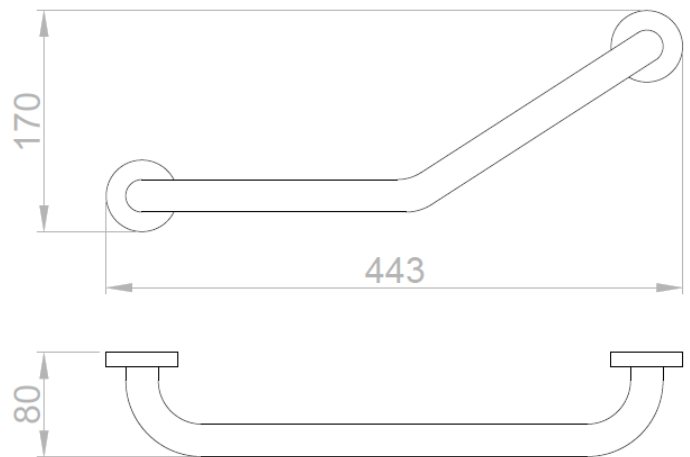

**Grab bar**

- Stainless steel grab bar, polish finish.
- Suitable for bathtubs and showers.
- Durability and resistance to corrosion.

**TECHNICAL DATA**

- Made of AISI 304 stainless steel polish finish.
- Dimensions: 170 height x 443 width x 80 depth (mm).
- Bar Ø25 mm.
- Wall fixing screws included.

**SUGGESTED TEXT FOR PRESCRIPTION**

Grab bar NOFER, in AISI 304 stainless steel polish finish.  
Dimensions: 170 height x 443 width x 80 depth (mm).

**TECHNICAL DRAWING**

DIMENSIONS IN mm

NOFER S.L.  
Avenida de la fama, 118  
08940 · Cornellà de Llobregat (Barcelona)  
Tel +34 934 742 423 · Fax +34 934 743 548  
nofer@nofer.com · www.nofer.com