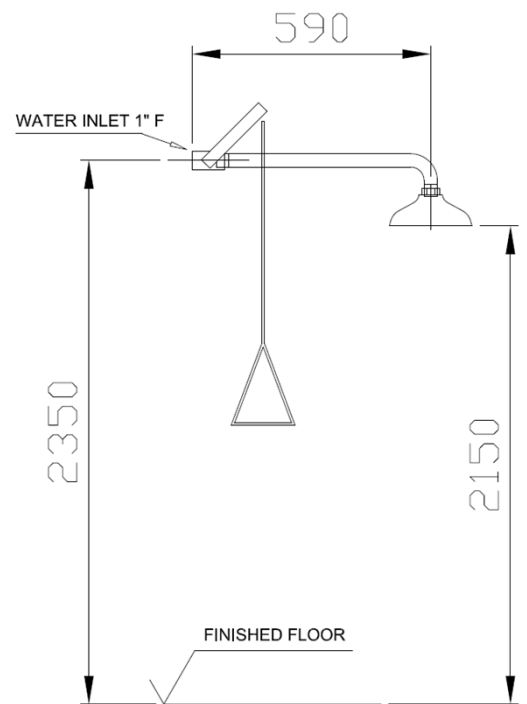

**Horizontal emergency shower**

- Wall mounted horizontal emergency shower.
- Total way out valve, instant opening.
- Activation through rigid lever with triangle handle.
- Green color RAL 6029.
- Suitable for industries, workshops, labs, and in general when you can find personal risk damage due to fire, chemical reactants, acids, oil products, radioactive materials, or any other pollutant element.
- CE conformity.

**TECHNICAL DATA**

- Shower head made of green polypropylene.
- Manufactured in zinc galvanized steel covered with epoxy paint.
- Connecting parts made of brass.
- Water flow: 120 l / min (3 bar).
- Water inlet 1" F.

**TECHNICAL DRAWING**

Dimensions in mm

**SUGGESTED TEXT FOR PRESCRIPTION**

NOFER or similar wall mounted emergency horizontal shower with activation through rigid lever with triangle handle. Shower head made of green polypropylene. Body manufactured of zinc galvanized steel covered with epoxy paint. Includes connecting valve with total way out valve.