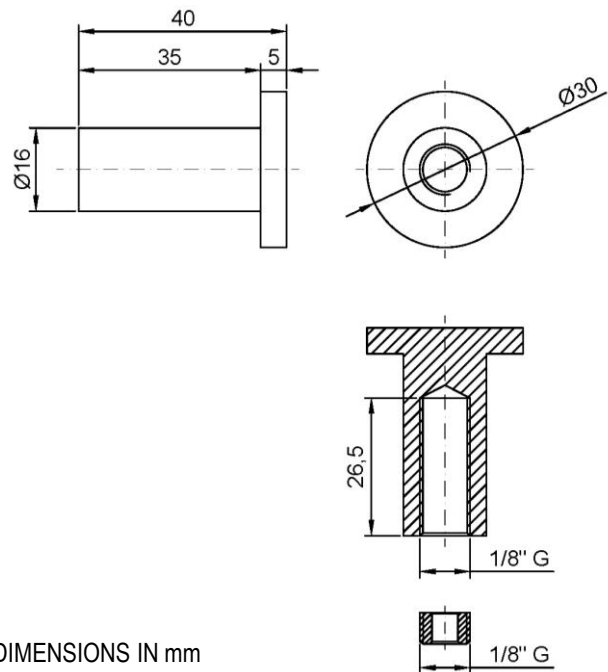

Hook

- Hook to fix to wall in chrome plated brass.
- Durability and resistance to corrosion.
- Suitable for collectivities.
- Polish finish.

TECHNICAL DATA

- Made of chrome plated brass.
- Dimensionss: 30 height x 30 width x 40 depth (mm).
- Net weight: 0,12 kg.
- Hidden anchor mechanism. Wall fixing materials included.

SUGGESTED TEXT FOR PRESCRIPTION

Hook to fix to wall NOFER, in chrome plated brass. Polish finish.
 Dimensionss: 30 height x 30 width x 40 depth (mm).

TECHNICAL DRAWING

DIMENSIONS IN mm

NOFER S.L.
 Avenida de la fama, 118
 08940 · Cornellà de Llobregat (Barcelona)
 Tel +34 934 742 423 · Fax +34 934 743 548
 export@nofer.com · www.nofer.com