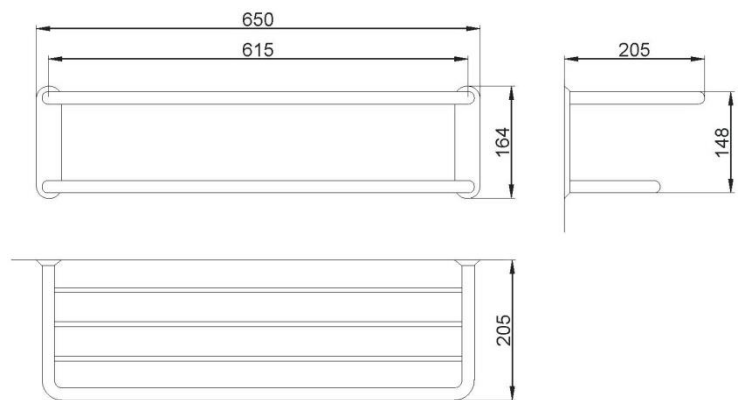

Towel shelf with lower bar

- Durability and resistance.
- Suitable for public places and collectivities.
- Easy to install and clean.
- Satin finished. Also available in polish finished (NOFER 09023.B).

The image corresponds to the code 09023.B

TECHNICAL DETAILS

- Made of AISI 304 stainless steel.
- Dimensions: 164 height x 650 width x 205 depth (mm).
- Wall fixing with four points.
- Fixing material included.

SUGGESTED TEXT FOR PRESCRIPTION

NOFER towel shelf with lower bar, made of AISI 304 stainless steel, satin finish. Dimensions: 164 height x 650 width x 205 depth (mm).

DIMENSIONAL DRAWING

DIMENSIONS IN mm