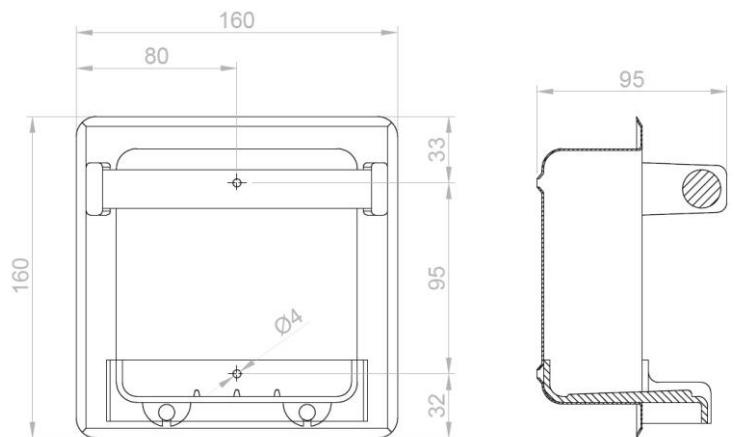

Recessed soap dish

- Recessed soap dish made in stainless steel, polish finish.
- Durability and resistance.
- Suitable for collectivities.
- Easy to clean and install.

TECHNICAL DETAILS

- Made in AISI 304 stainless steel, polish finish. Acrylic material shelf.
- Dimensions: 160 height x 160 width x 95 depth (mm).

SUGGESTED TEXT FOR PRESCRIPTION

Soap dish NOFER, recessed made in AISI 304 stainless steel, polish finish. Dimensions: 160 height x 160 width x 95 depth (mm).

TECHNICAL DRAWING

DIMENSIONS IN mm

NOFER S.L.
 Avenida de la fama, 118
 08940 · Cornellà de Llobregat (Barcelona)
 Tel +34 934 742 423 · Fax +34 934 743 548
 nofer@nofer.com · www.nofer.com