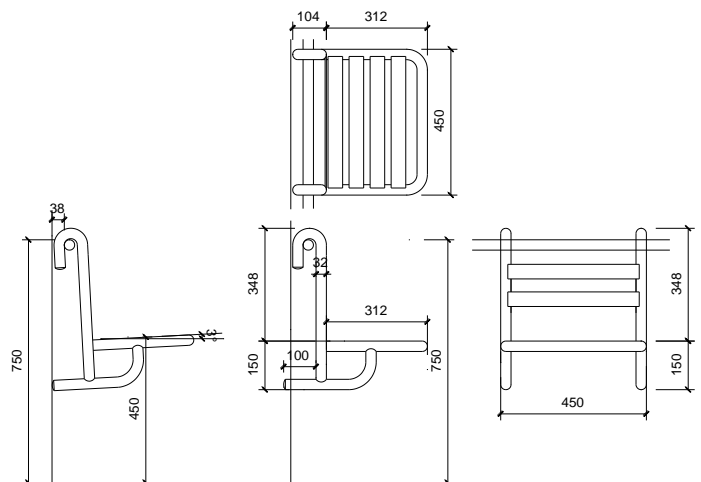

**Removable shower seat**

- Removable seat for hang on a shower bar.
- Suitable for adapted showers for disabled.
- Durability and resistance. Easy to clean.
- Stainless steel satin finish. Also available in polish finish (NOFER 15042.MOV.B) and white Nylon finished (NOFER 15042.MOV.W).

**TECHNICAL DATA**

- Made of AISI 304 stainless steel, satin finish.
- Maximum dimensions: 498 height x 450 width x 416 depth (mm).
- Bars: Ø32 mm.
- Recommended installation: the seat must hang on a bar, fixed on the wall. Recommended bar height: 750 mm.
- Maintenance: Stainless steel needs maintenance because dust can eventually damage the chrome in stainless steel. We recommend monthly cleaning with our special product.

**SUGGESTED TEXT FOR PRESCRIPTION**

Removable shower seat NOFER, in AISI 304 stainless steel satin finish. Dimensions: 498 height x 450 width x 416 depth (mm). Bars: Ø32 mm.

**TECHNICAL DRAWING**

DIMENSIONS IN mm