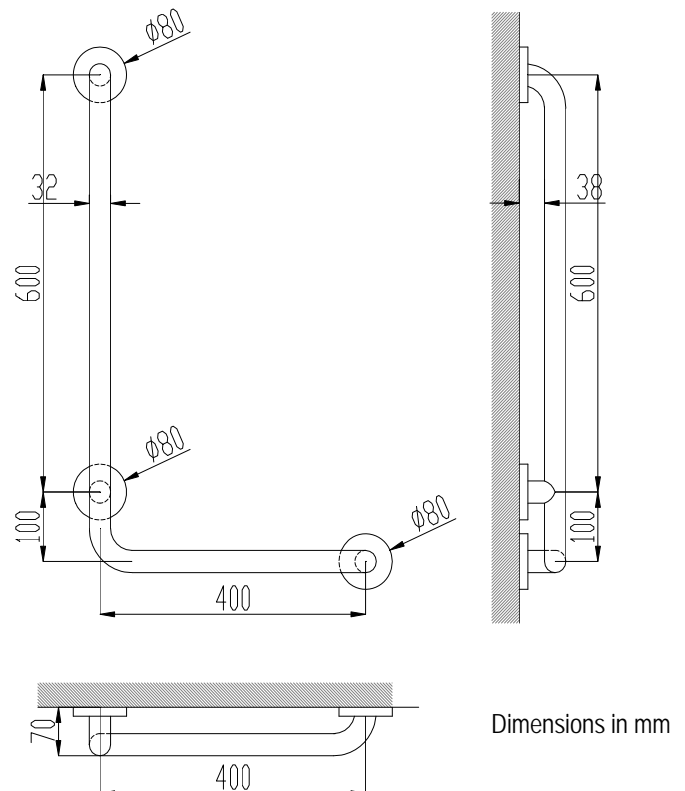

Fixed grab bar

- 90° angle grab bar to fix to wall, with rosette.
- Three anchor points.
- Support suitable for bathrooms, wc-bidet, showers and baths.
- Designed for adapted toilets for disabled.
- Stainless steel satin finish. Also available in polish finish (NOFER 15158.B) and white Nylon finish (NOFER 15158.W).

TECHNICAL DATA

- Made of AISI 304 stainless steel.
- Dimensions: long arm 700 mm, short arm 400 mm, bar \varnothing 32 mm.
- Fixing materials included.
- Maintenance: Stainless steel needs maintenance because dust can eventually damage the chrome in stainless steel. We recommend monthly cleaning with our special product.

TECHNICAL DRAWING

SUGGESTED TEXT FOR PRESCRIPTION

90° angle fixed grab bar NOFER or similar, in AISI 304 stainless steel. Three anchor points. Dimensions: long arm 700 mm, short arm 400 mm, bar \varnothing 32 mm.