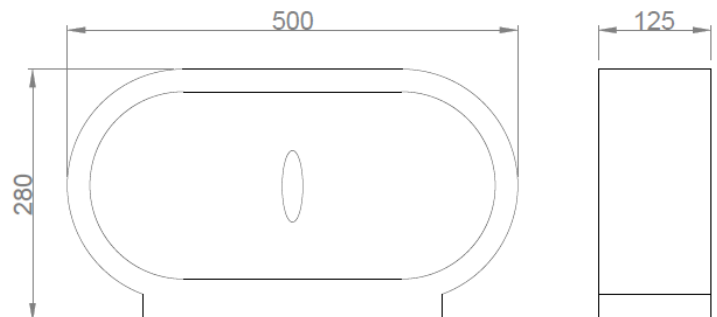

Double dispenser of industrial hygienic paper

- Double dispenser of industrial toilet paper to fix to the wall.
- Frontal opening and refilling.
- Made of ABS white finish.
- Durability and resistance to corrosion.
- With security lock.

TECHNICAL DATA

- Made of white ABS plastic.
- Consumable paper rolls 06000.
- Suitable for industrial roll of 500 m, maximum roll diameter Ø280 mm.
- Shaft: Ø40 mm.
- With content viewer.
- Dimensions: 280 height x 500 width x 125 depth (mm).
- Includes screws, plugs and security key.

SUGGESTED TEXT FOR PRESCRIPTION

Toilet paper dispenser NOFER, made of ABS plastic, painted white, for wall mounting. Suitable for industrial roll 500 m, with content viewer, security lock. Dimensions: 280 height x 500 width x 125 depth (mm).

TECHNICAL DRAWING

DIMENSIONS IN mm

NOFER S.L.
 Avenida de la fama, 118
 08940 · Cornellà de Llobregat (Barcelona)
 Tel +34 934 742 423 · Fax +34 934 743 548
 nofer@nofer.com · www.nofer.com

Related products