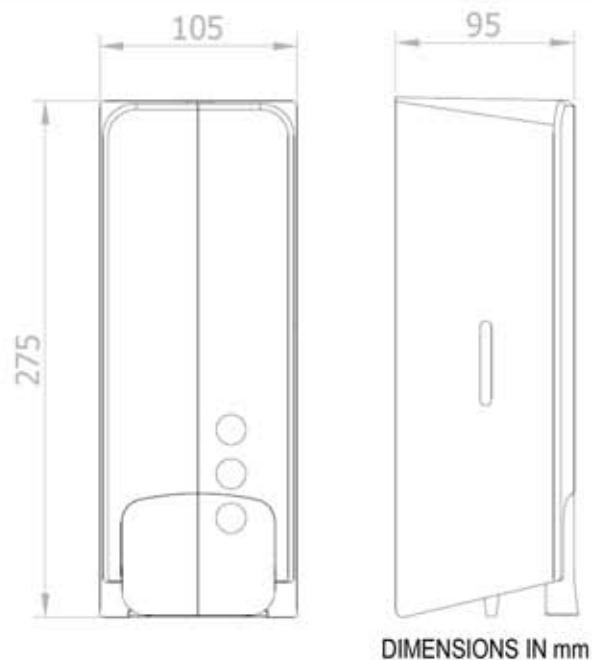

TECHNICAL DRAWING

01911.B

03008.W

03025.S

03022.S

03201.S

03001.S