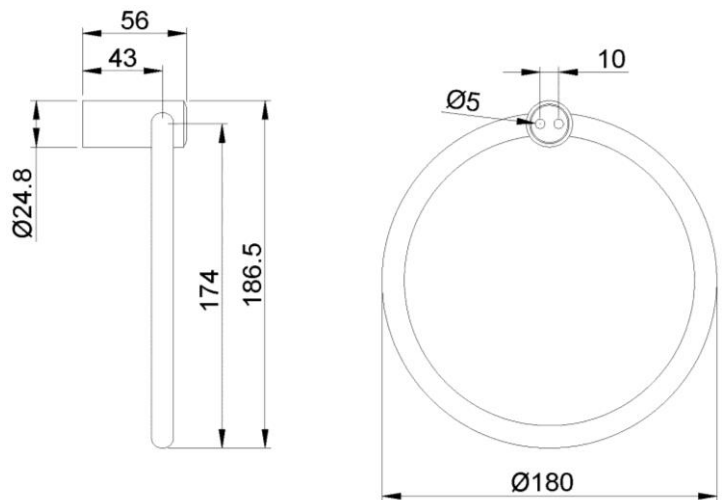

Towel ring serie Roma

- Towel ring made of satin stainless steel.
- Durability and resistance against rust and corrosion.
- Suitable for public spaces.

TECHNICAL DATA

- Manufactured in satin AISI 304 stainless steel.
- Dimensions: 187 height x 180 width x 56 depth (mm).
- Tube Ø12 mm.
- Wall fixings hidden included.

SUGGESTED TEXT FOR PRESCRIPTION

NOFER, Roma series towel ring made of satin stainless steel.
Dimensions: 187 height x 180 width x 56 depth (mm).

ESQUEMA DIMENSIONAL

DIMENSIONS IN mm

NOFER S.L.
Avenida de la fama, 118
08940 · Cornellà de Llobregat (Barcelona)
Tel +34 934 742 423 · Fax +34 934 743 548
export@nofer.com · www.nofer.com