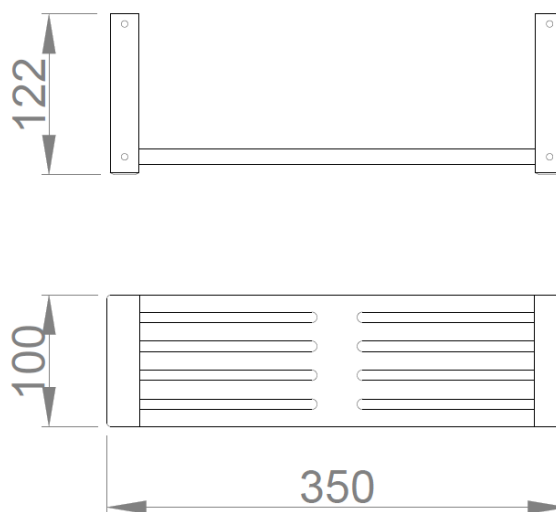

**Stainless steel soap dish**

- Stainless steel soap dish.
- Durability and resistance against rust and corrosion.
- Suitable for public areas.

**TECHNICAL DATA**

- Made in AISI 304 stainless steel.
- Satin finished.
- Dimensions: 122 height x 350 width x 100 depth (mm).
- Hidden wall fixation.
- Fixing material included.

**SUGGESTED TEXT FOR PRESCRIPTION**

NOFER, AISI 304 stainless steel soap dish. Dimensions: 122 height x 350 width x 100 depth (mm).

**TECHNICAL DRAWING**

DIMENSIONS IN mm

NOFER S.L.  
 Avenida de la fama, 118  
 08940 · Cornellà de Llobregat (Barcelona)  
 Tel +34 934 742 423 · Fax +34 934 743 548  
 export@nofer.com · www.nofer.com