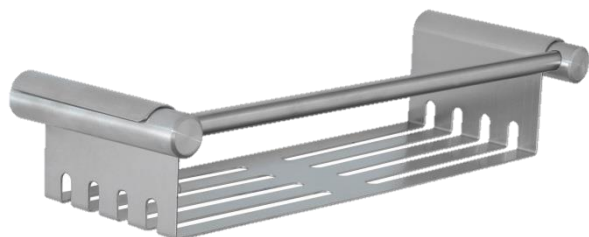

**Stainless steel soap dish**

- Stainless steel soap dish.
- Durability and resistance against rust and corrosion.
- Suitable for public areas.

**TECHNICAL DATA**

- Made in AISI 304 stainless steel.
- Satin finished.
- Dimensions: 122 height x 350 width x 100 depth (mm).
- Hidden wall fixation.
- Fixing material included.

**SUGGESTED TEXT FOR PRESCRIPTION**

NOFER, AISI 304 stainless steel soap dish. Dimensions: 122 height x 350 width x 100 depth (mm).

**TECHNICAL DRAWING**

DIMENSIONS IN mm

NOFER S.L.  
 Avenida de la fama, 118  
 08940 · Cornellà de Llobregat (Barcelona)  
 Tel +34 934 742 423 · Fax +34 934 743 548  
 export@nofer.com · www.nofer.com