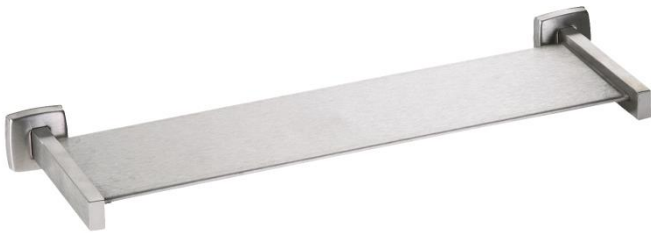

**Stainless steel shelf**

- Shelf in stainless steel.
- Suitable for public bathrooms and collectivities.
- Resistance and durability.
- Easy to install and clean.

**TECHNICAL DETAILS**

- Made in AISI 304 stainless steel, satin finish. Also available in polish finish (NOFER 09048.B).
- Dimensions: 50 height x 520 width x 160 depth (mm).
- Hidden wall fixation. Screws included.

The image corresponds to 09048.B

**SUGGESTED TEXT FOR PRESCRIPTION**

NOFER shelf made of satin finished stainless steel. Dimensions: 50 height x 520 width x 160 depth (mm).

**TECHNICAL DRAWING**

DIMENSIONS IN mm