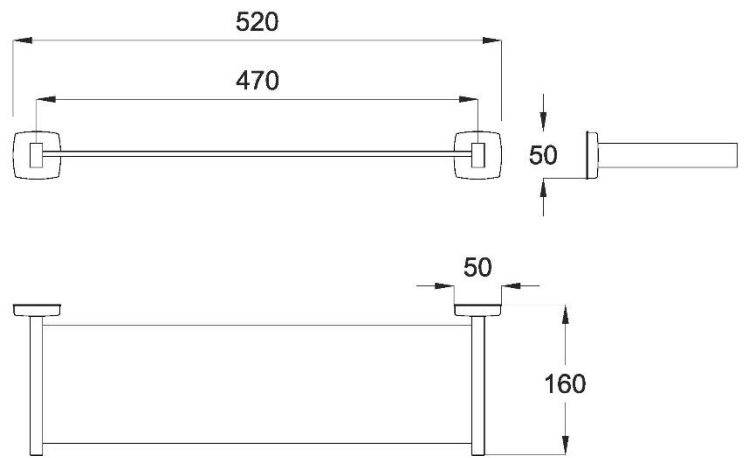

**Stainless steel shelf**

- Shelf in stainless steel.
- Suitable for public bathrooms and collectivities.
- Resistance and durability.
- Easy to install and clean.

**TECHNICAL DETAILS**

- Made in AISI 304 stainless steel, satin finish. Also available in polish finish (NOFER 09048.B).
- Dimensions: 50 height x 520 width x 160 depth (mm).
- Hidden wall fixation. Screws included.

The image corresponds to 09048.B

**SUGGESTED TEXT FOR PRESCRIPTION**

NOFER shelf made of satin finished stainless steel. Dimensions: 50 height x 520 width x 160 depth (mm).

**TECHNICAL DRAWING**

DIMENSIONS IN mm