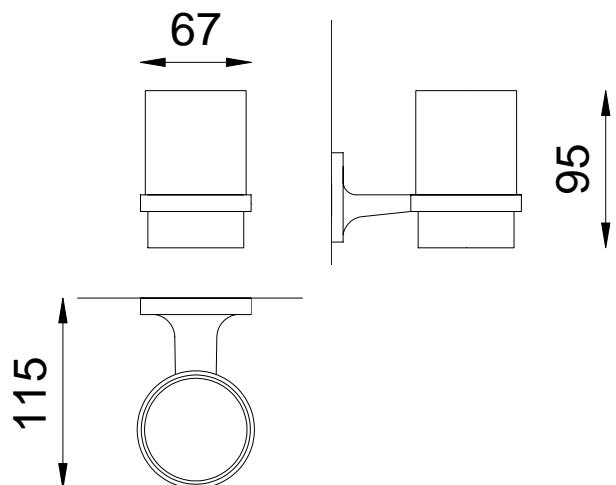

Coaster

- Durability and resistance to corrosion
- Easy to install and clean
- Polish finish

TECHNICAL DATA

- Made in Zamak (alloy of Zinc, aluminum, magnesium and copper)
- Removable glass.
- Dimensions aprox: 67 mm wide x 115 mm deep x 95 mm high.
- Screws included.

SUGGESTED TEXT FOR PRESCRIPTION

Coaster NOFER or similar, made in Zamak. Removable glass.  
Dimensions aprox: 67 mm wide x 115 mm deep x 95 mm high.

TECHNICAL DRAWING

NOFER S.L.  
Avenida de la fama, 118  
08940 · Cornellà de Llobregat (Barcelona)  
Tel +34 934 742 423 · Fax +34 934 743 548  
nofer@nofer.com · www.nofer.com