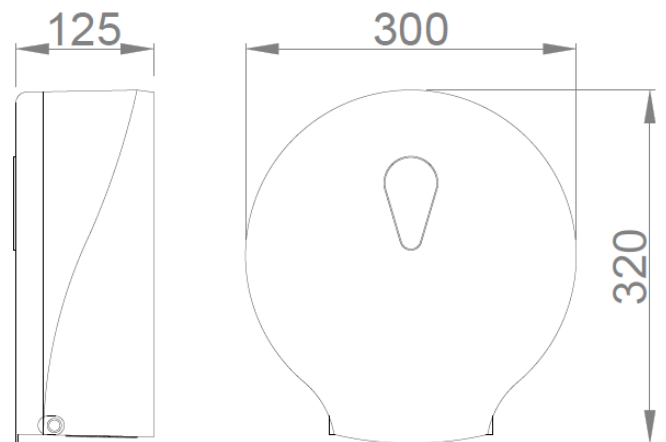

Toilet paper dispenser

- Toilet paper dispenser.
- Surface mounted.
- Security lock with key included.
- Front content viewer.

TECHNICAL DATA

- Made in white ABS and transparent SAN content viewer.
- Consumable: NOFER 06001.
- Capacity: 400 m paper roll.
- Dimensions: 320 height x 300 width x 125 depth (mm).
- Weight (empty): 885 g.

SUGGESTED TEXT FOR PRESCRIPTION

NOFER, white ABS and transparent SAN toilet paper dispenser, surface mounted. Capacity: 280 mm, 400 m paper roll. Dimensions: 320 height x 300 width x 125 depth (mm).

TECHNICAL DRAWING

DIMENSIONS IN mm

NOFER S.L.
 Avenida de la fama, 118
 08940 · Cornellà de Llobregat (Barcelona)
 Tel +34 934 742 423 · Fax +34 934 743 548
 nofer@nofer.com · www.nofer.com

Related Products

05001.W

05001.XL.S