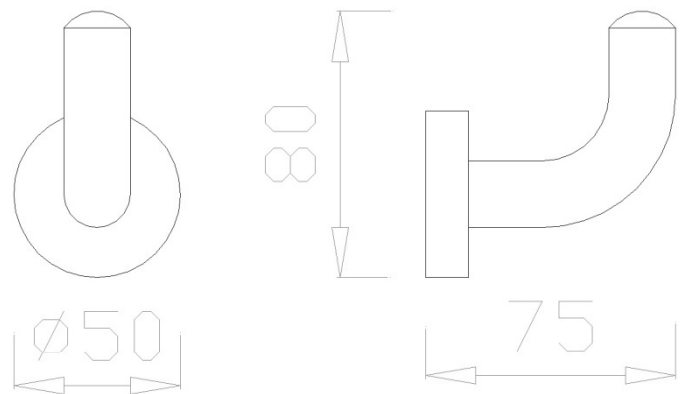

**Hook**

- Hook to fix to wall in chrome plated brass.
- Durability and resistance to corrosion.
- Suitable for collectivities.
- Polish finish.

**TECHNICAL DATA**

- Made of chrome plated brass.
- "L" shaped Ø 20 mm tube.
- Dimensions: 80 high x 50 wide x 75 deep mm. Wall support Ø 50 mm.
- Net weight: 0,15 Kg.
- Hidden anchor mechanism. Wall fixing materials included.

**SUGGESTED TEXT FOR PRESCRIPTION**

Hook to fix to wall NOFER or similar, in chrome plated brass. Polish finish. Dimensions: 80 high x 50 wide x 75 deep mm. Wall support Ø 50 mm.

**TECHNICAL DRAWING**

Dimensions in mm