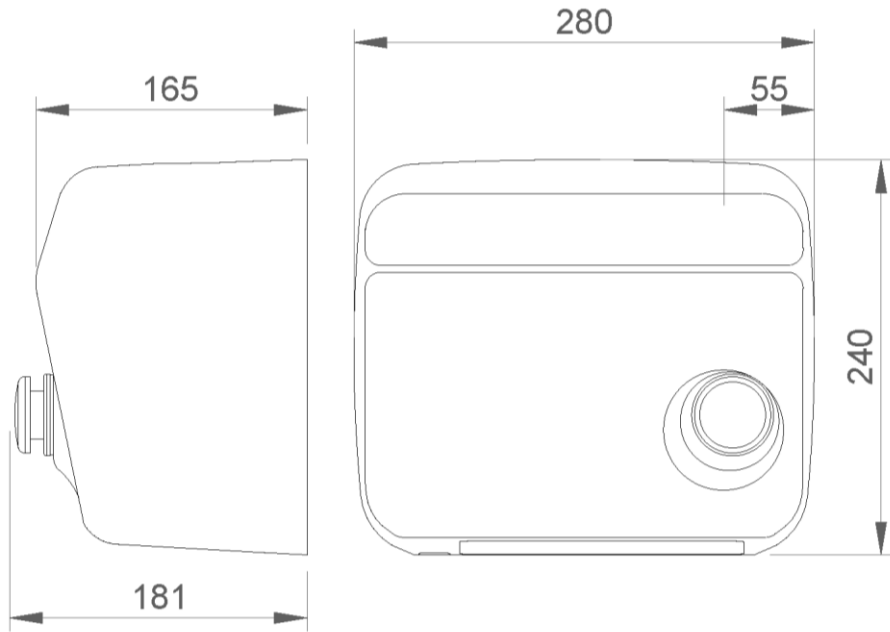

SUGGESTED TEXT FOR PRESCRIPTION

NOFER hand dryer, with AISI 304 stainless steel housing polish finish, hot air operated by push button, 1500 W power and temperature of 50°C. Motor speed 2800 r.p.m. Dimensions: 240 height x 280 width x 165 depth (mm).

DIMENSIONS IN mm

NOFER S.L.
Avenida de la fama, 118
08940 · Cornellà de Llobregat (Barcelona)
Tel +34 934 742 423 · Fax +34 934 743 548
nofer@nofer.com · www.nofer.com