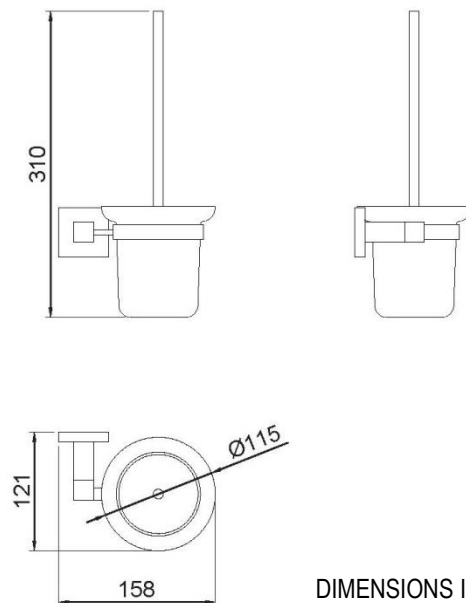

Toilet brush

- Toilet brush made of stainless steel AISI 304 and frosted glass.
- Durability and resistance against corrosion.
- Suitable for public areas.
- Polish finished.

TECHNICAL DATA

- Made of stainless steel AISI 304.
- Dimensions: 310 height x 158 width x 121 depth (mm).
- Equipped with fixing materials.
- Maintenance: stainless steel needs maintenance because dust can eventually damage the chrome in stainless steel. We recommend monthly cleaning with a stainless steel special product.

SUGGESTED TEXT FOR PRESCRIPTION

NOFER toilet brush, made of polish finished AISI 304 stainless steel and frosted glass. Dimensions: 310 height x 158 width x 121 depth (mm).

TECHNICAL DRAWING

DIMENSIONS IN mm