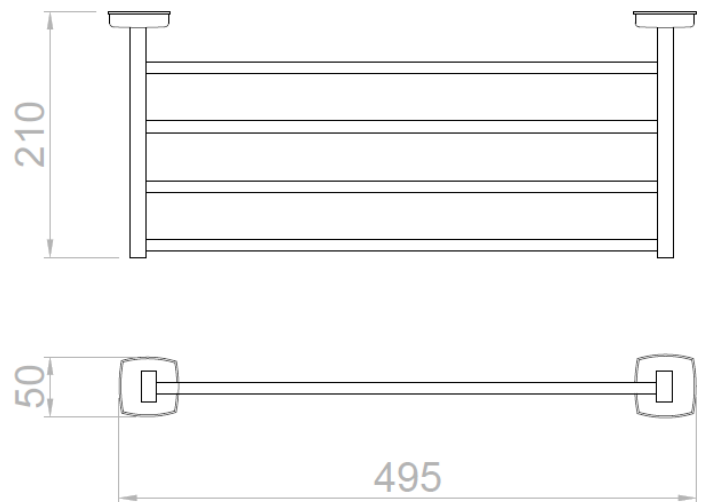

**Stainless steel towel rail shelf**

- Wall mounted stainless steel shelf with towel rail.
- Durability and resistance against rust and corrosion.
- Suitable for public areas.
- Polish finish.

**TECHNICAL DATA**

- Made of AISI stainless steel.
- Dimensions: 50 height x 495 width x 210 depth (mm).
- Maintenance: stainless steel needs maintenance because dust can eventually damage the chrome in stainless steel. We recommend monthly cleaning with our special product.

**SUGGESTED TEXT FOR PRESCRIPTION**

NOFER towel bar, wall mounted AISI 304 stainless steel, polish finish. Dimensions: 50 height x 495 width x 210 depth (mm).

**TECHNICAL DRAWING**

DIMENSIONS IN mm

NOFER S.L.  
 Avenida de la fama, 118  
 08940 · Cornellà de Llobregat (Barcelona)  
 Tel +34 934 742 423 · Fax +34 934 743 548  
 export@nofer.com · www.nofer.com