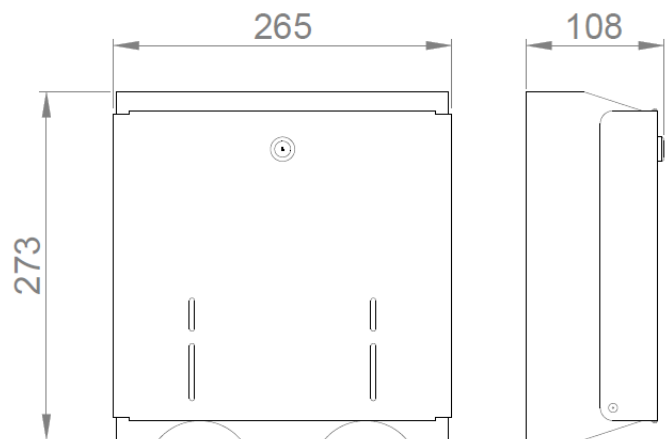

Four bulkpack toilet dispenser

- Toilet tissue dispenser to fix to wall.
- Suitable for 4 standard bulkpack packages.
- Frontal loading, with security lock and key.
- Durability and resistance to corrosion.
- Content viewer.
- Stainless steel satin finish. Also available in polish finish (NOFER 05108.B).

TECHNICAL DATA

- Made of stainless steel.
- Dimensions: 273 height x 265 width x 108 depth (mm).
- Consumable: standard bulkpack packages, NOFER 06008.
- Maintenance: stainless steel needs maintenance because dust can eventually damage the chrome in stainless steel. We recommend monthly cleaning with our special product.

SUGGESTED TEXT FOR PRESCRIPTION

Four bulkpack toilet dispenser NOFER, in stainless steel, to fix to wall. Suitable for 4 standard bulkpack packages. With content viewer and security lock. Dimensions: 273 height x 265 width x 108 depth (mm).

TECHNICAL DRAWING

DIMENSIONS IN mm

NOFER S.L.
 Avenida de la fama, 118
 08940 · Cornellà de Llobregat (Barcelona)
 Tel +34 934 742 423 · Fax +34 934 743 548
 nofer@nofer.com · www.nofer.com

Related Products