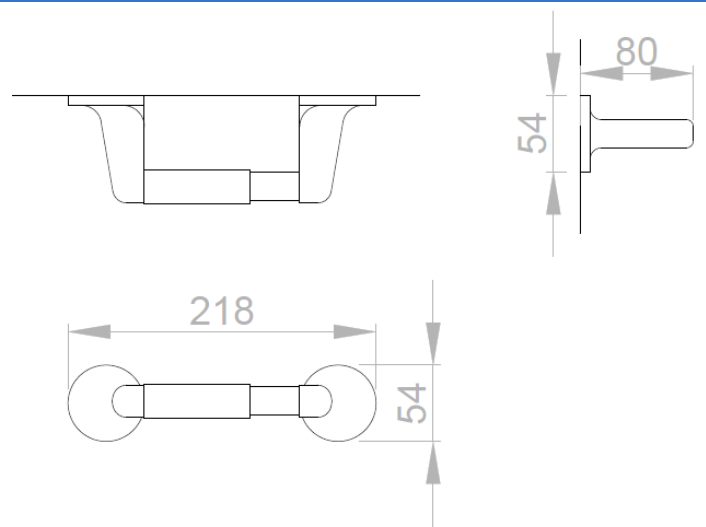

Toilet tissue dispenser

- Toilet tissue dispenser to fix to wall.
- Easy to clean.
- Durability and resistance to rust.
- Polish finish.

TECHNICAL DATA

- Made of Zamac.
- Dimensions: 54 height x 218 width x 80 depth (mm).
- Fixing materials included.

SUGGESTED TEXT FOR PRESCRIPTION

Toilet tissue dispenser NOFER, in Zamac polish finish.
Dimensions: 54 height x 218 width x 80 depth (mm).

TECHNICAL DRAWING

DIMENSIONS IN mm

NOFER S.L.
Avenida de la fama, 118
08940 · Cornellà de Llobregat (Barcelona)
Tel +34 934 742 423 · Fax +34 934 743 548
export@nofer.com · www.nofer.com