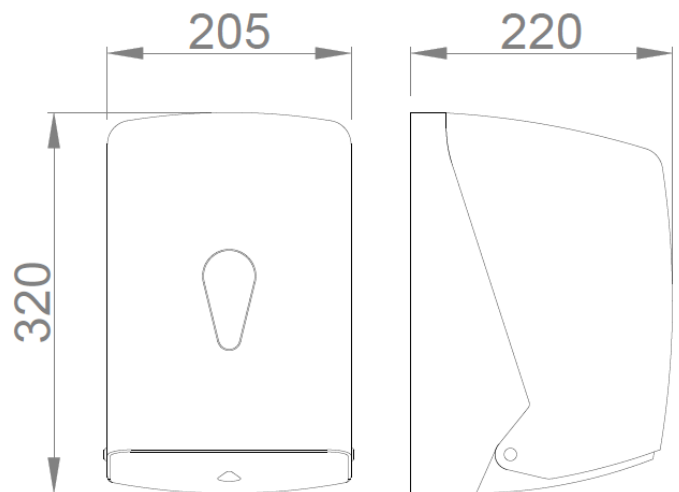

**Towel paper roll dispenser**

- Towel paper roll dispenser.
- Surface mounted.
- Frontal content viewer.
- Security lock with key included.

**TECHNICAL DATA**

- Made in white ABS and transparent SAN content viewer.
- Consumable: NOFER 06004 and 06004.E.
- Capacity: 205 mm paper roll.
- Dimensions: 320 height x 205 width x 220 depth (mm).
- Weight (empty): 1105 g.

**SUGGESTED TEXT FOR PRESCRIPTION**

NOFER, white ABS and transparent SAN toilet paper roll dispenser, surface mounted. Capacity: 205 mm paper roll. Dimensions: 320 height x 205 width x 220 depth (mm).

**TECHNICAL DRAWING**

DIMENSIONS IN mm

NOFER S.L.  
 Avenida de la fama, 118  
 08940 · Cornellà de Llobregat (Barcelona)  
 Tel +34 934 742 423 · Fax +34 934 743 548  
 nofer@nofer.com · www.nofer.com

**Related Products**
