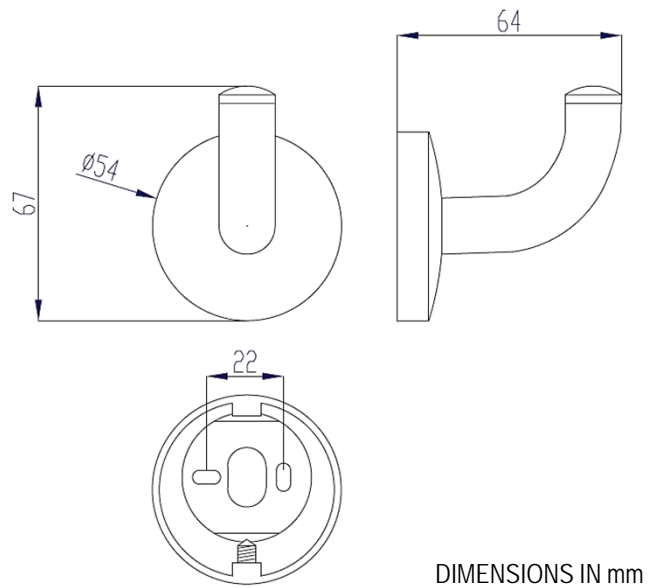

Single hook

- Single hook made of polish chromed brass.
- Durability and resistance against rust and corrosion.
- Easy to install and clean.
- Suitable for public spaces.

TECHNICAL DATA

- Made of polish chromed brass.
- Dimensions: 67 height x 54 width x 64 depth (mm).
- Wall hidden fixings included.

SUGGESTED TEXT FOR PRESCRIPTION

NOFER single hook made of polish chromed brass. Dimensions: 67 height x 54 width x 64 depth (mm).

TECHNICAL DRAWING

NOFER S.L.
 Avenida de la fama, 118
 08940 · Cornellà de Llobregat (Barcelona)
 Tel +34 934 742 423 · Fax +34 934 743 548
 export@nofer.com · www.nofer.com