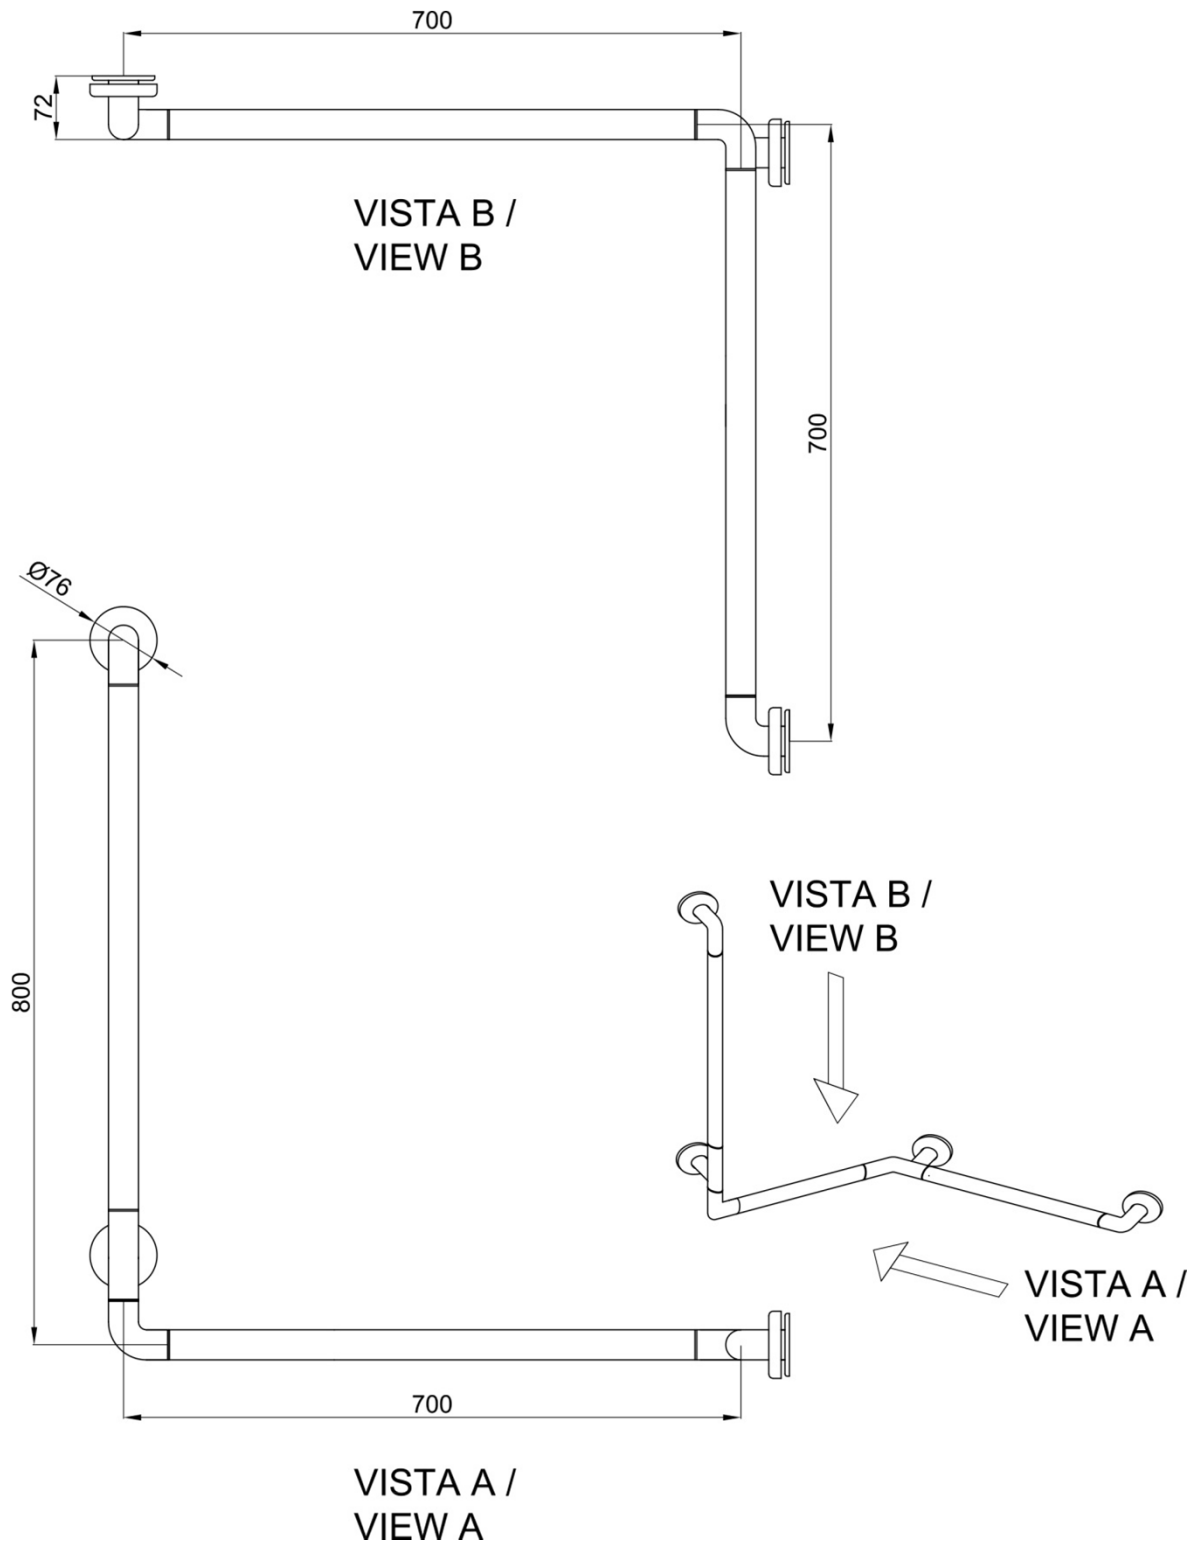

Nylon series angled grab bar

- Angled grab bar.
- Suitable for support in showers.
- Designed for bathrooms adapted to disabled.

TECHNICAL DATA

- Made of antibacterial white ABS coated aluminium.
- Wall supports made of AISI 304 stainless steel with white antibacterial white ABS covers.
- Dimensions (between center points): 800 x 700 x 700 (mm).
- Bar Ø 34 mm.
- Recommended installation height: 70-75 cm from finished floor.

SUGGESTED TEXT FOR PRESCRIPTION

NOFER grab bar. Made of antibacterial white ABS coated aluminium. Wall supports made of AISI 304 stainless steel with antibacterial white ABS covers. Dimensions (between center points): 800 x 700 x 700 (mm).

NOFER S.L.
 Avenida de la fama, 118
 08940 · Cornellà de Llobregat (Barcelona)
 Tel +34 934 742 423 · Fax +34 934 743 548
 export@nofer.com · www.nofer.com

TECHNICAL DRAWING

DIMENSIONS IN mm

NOFER S.L.
 Avenida de la fama, 118
 08940 - Cornellà de Llobregat (Barcelona)
 Tel +34 934 742 423 - Fax +34 934 743 548
 export@nofer.com - www.nofer.com