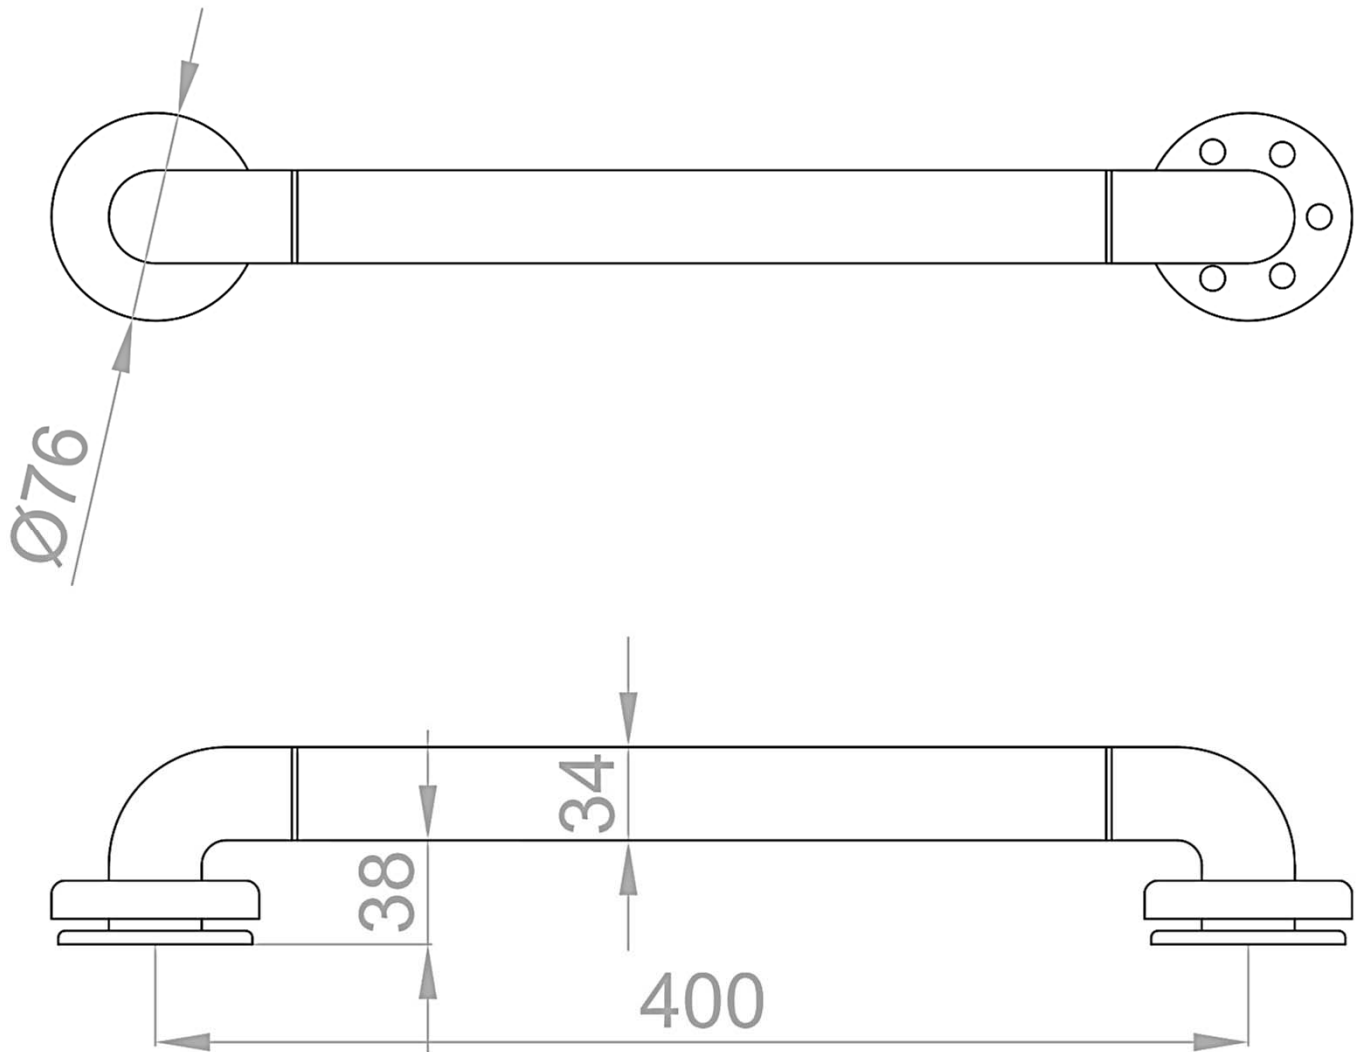

Nylon series straight grab bar

- Straight grab bar.
- Suitable for support at wash basin, wc-bidet, showers and bathtubs.
- Designed for bathrooms adapted to disabled.

TECHNICAL DATA

- Made of antibacterial white ABS coated aluminium.
- Wall support made of AISI 304 stainless steel with white antibacterial white ABS cover.
- Length: 400 mm.
- Bar Ø 34 mm.
- Recommended installation height: 70-75 cm from finished floor.

SUGGESTED TEXT FOR PRESCRIPTION

GIAMPIERI grab bar. Made of antibacterial white ABS coated aluminium. Wall support made of AISI 304 stainless steel with antibacterial white ABS cover. Length: 400 mm.

NOFER S.L.  
 Avenida de la fama, 118  
 08940 · Cornellà de Llobregat (Barcelona)  
 Tel +34 934 742 423 · Fax +34 934 743 548  
 export@nofer.com · www.nofer.com

TECHNICAL DRAWING

DIMENSIONS IN mm

NOFER S.L.  
 Avenida de la fama, 118  
 08940 · Cornellà de Llobregat (Barcelona)  
 Tel +34 934 742 423 · Fax +34 934 743 548  
 export@nofer.com · www.nofer.com