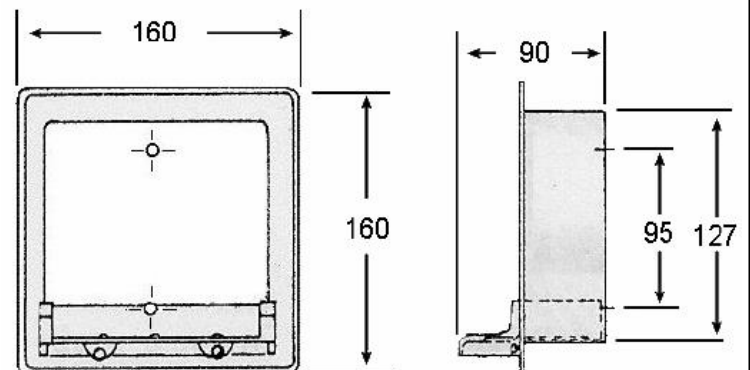

**Built in stainless steel soap dish**

- Built in stainless steel soap dish, polish finished.
- Durability and resistance.
- Suitable for collectivities.
- Easy to install and clean.

**TECHNICAL DATA**

- Made in polish finished AISI 304 stainless steel.
- Dimensions: 160 height x 160 width x 90 depth (mm).
- Maintenance: stainless steel needs maintenance because dust can eventually damage the chrome in stainless steel. We recommend monthly cleaning with our special product.

**SUGGESTED TEXT FOR PRESCRIPTION**

NOFER built in soap dish made in polish finished stainless steel.  
Dimensions: 160 height x 160 width x 90 depth (mm).

**TECHNICAL DRAWING**

DIMENSIONS IN mm

NOFER S.L.  
Avenida de la fama, 118  
08940 · Cornellà de Llobregat (Barcelona)  
Tel +34 934 742 423 · Fax +34 934 743 548  
export@nofer.com · www.nofer.com