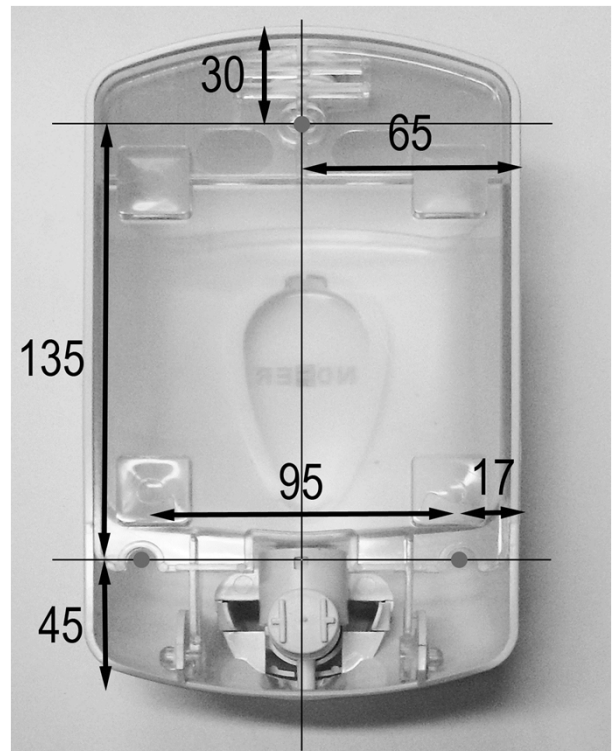

Wall mounted hand sanitiser & liquid soap dispenser

- Hand sanitiser and soap dispenser.
- Surface mounted.
- Special key for refilling.
- White finishing and transparent content window.

- Made in white ABS and transparent SAN content window.
- Capacity: 760 ml.
- Dimensions: 215 x 130 x 95 mm
- Weight: 344 g.

NOFER or similar, white ABS and transparent SAN manual soap dispenser. Surface mounted. Capacity: 760 ml. Dimensions: 215 x 130 x 95 mm .

Indele Limited
 t. 01256 976 821
 e. sales@indele.co.uk
 www.indele.co.uk