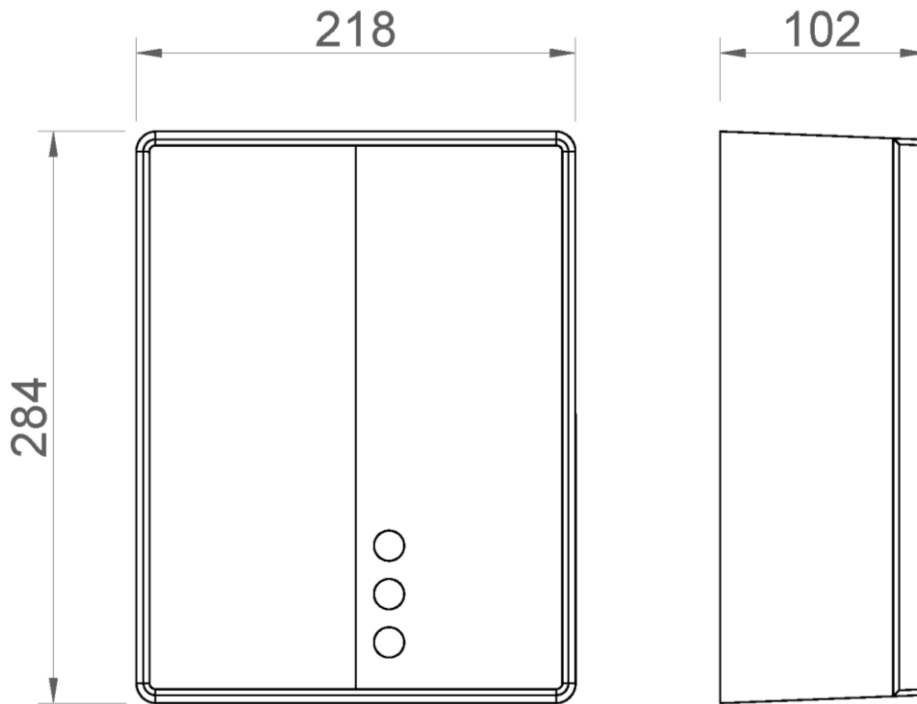

**SUGGESTED TEXT FOR PRESCRIPTION**

NOFER hand dryer, with AISI 304 stainless steel housing, polish finish, hot air driven with electronic sensor, 2050 W power and temperature of 60°C. Speed motor: 2800 r.p.m. Dimensions: 284 height x 218 width x 102 depth (mm).

**01600.S**

**01491.W**

TECHNICAL DRAWING

DIMENSIONS IN mm

NOFER S.L.  
Avenida de la fama, 118  
08940 · Cornellà de Llobregat (Barcelona)  
Tel +34 934 742 423 · Fax +34 934 743 548  
nofer@nofer.com · www.nofer.com