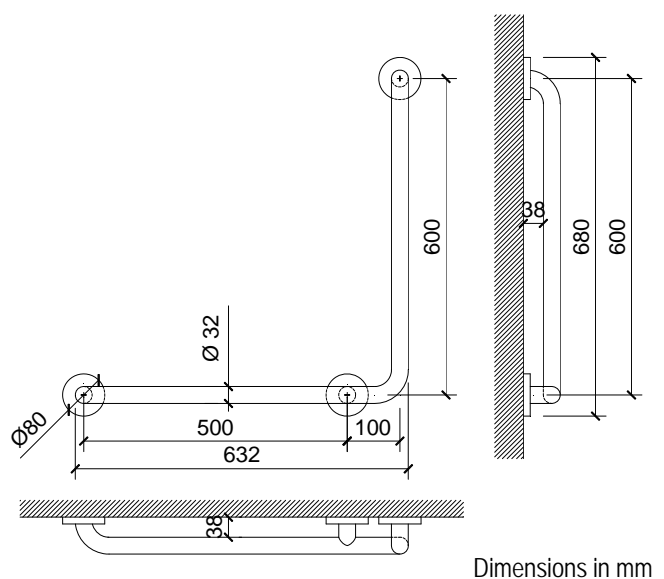

TECHNICAL DRAWING