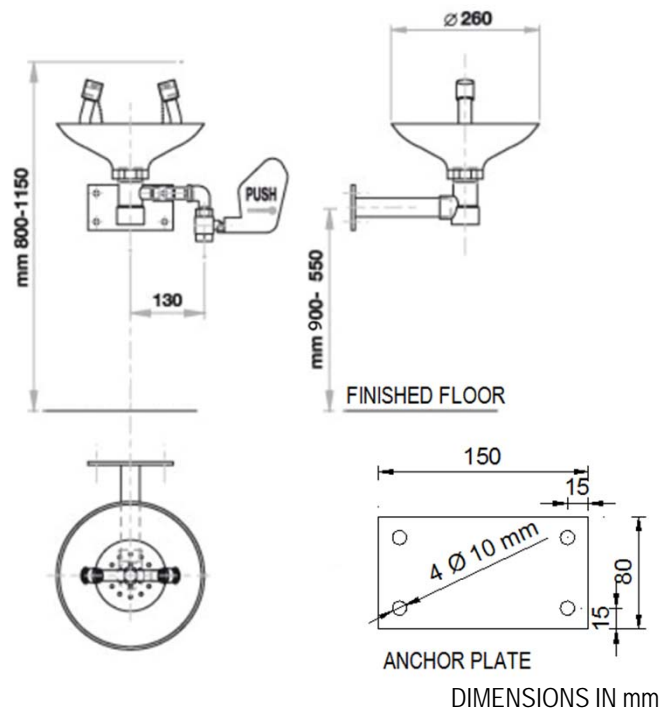

TECHNICAL DRAWING

NOFER S.L.
Avenida de la fama, 118
08940 · Cornellà de Llobregat (Barcelona)
Tel +34 934 742 423 · Fax +34 934 743 548
export@nofer.com · www.nofer.com

Related Products

SC700

SC710

SC380

SC820

SC800

SC730