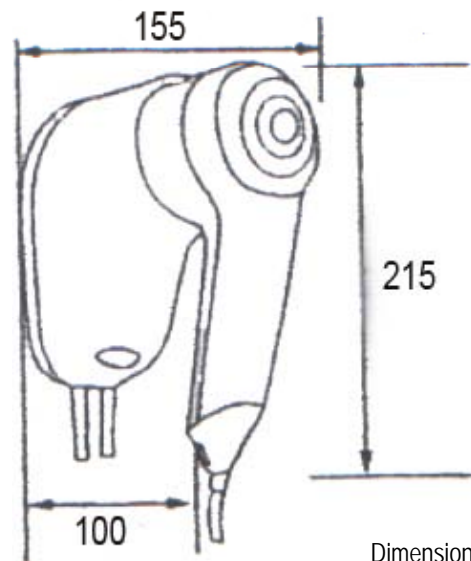

Hair dryer to fix to wall

- Ergonomically hair dryer, surface mounted.
- Two speeds.
- Security switch ON/OFF.
- Also available in white (NOFER 02055.W).

TECHNICAL DATA

- Material: ABS plastic. ; Color: Black.
 - Power: 1200 W.
 - Voltage: 220 V (50-60 Hz).
 - Electrical consumption: 5,5 A.
 - Air speed: 13 m/s.
 - Water protection: IPX1.
 - Dimensions: 215 high x 100 wide x 155 deep mm.
- * This product is designed for limited functions, and it is not recommended to be in continuous use. Improper use or maintenance might invalidate the warranty.

SUGGESTED TEXT FOR PRESCRIPTION

Hair dryer NOFER or similar, with power selector. Total power: 1200 W. Dimensions: 215 high x 100 wide x 155 deep mm.

TECHNICAL DRAWING

Dimensions in mm.

NOFER S.L.
 Avenida de la fama, 118
 08940 · Cornellà de Llobregat (Barcelona)
 Tel +34 934 742 423 · Fax +34 934 743 548
 nofer@nofer.com · www.nofer.com