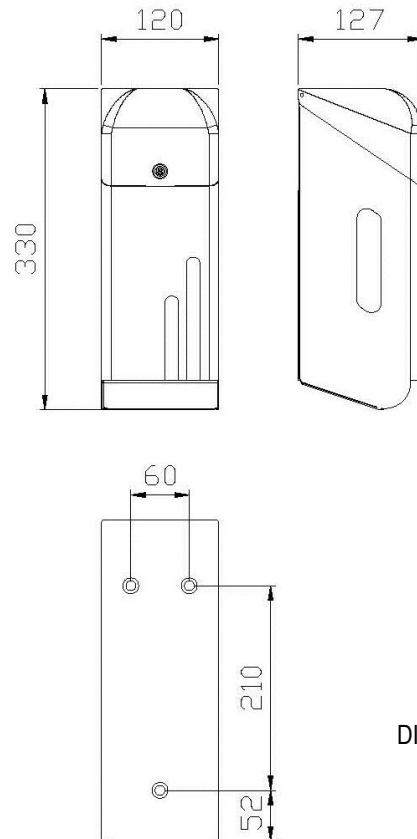

Three toilet roll dispenser

- Three toilet roll dispenser in stainless steel.
- Content viewer.
- Frontal refilling. With security lock and key included.
- Durability and resistance to dust and corrosion.
- Steel white epoxy finish.

TECHNICAL DATA

- Made of steel, sheet thickness 0,8 mm.
- Maximum dimensions: 330 height x 120 width x 127 depth (mm).
- Weight: 1,2 kg.
- Consumable: domestic toilet rolls.
- Maintenance: Stainless steel needs maintenance because dust can eventually damage the chrome in stainless steel. We recommend monthly cleaning with our special product.

TECHNICAL DRAWING

DIMENSIONS IN mm

SUGGESTED TEXT FOR PRESCRIPTION

Three toilet roll dispenser NOFER, in steel. With content viewer and security lock. Maximum dimensions: 330 height x 120 width x 127 depth (mm).